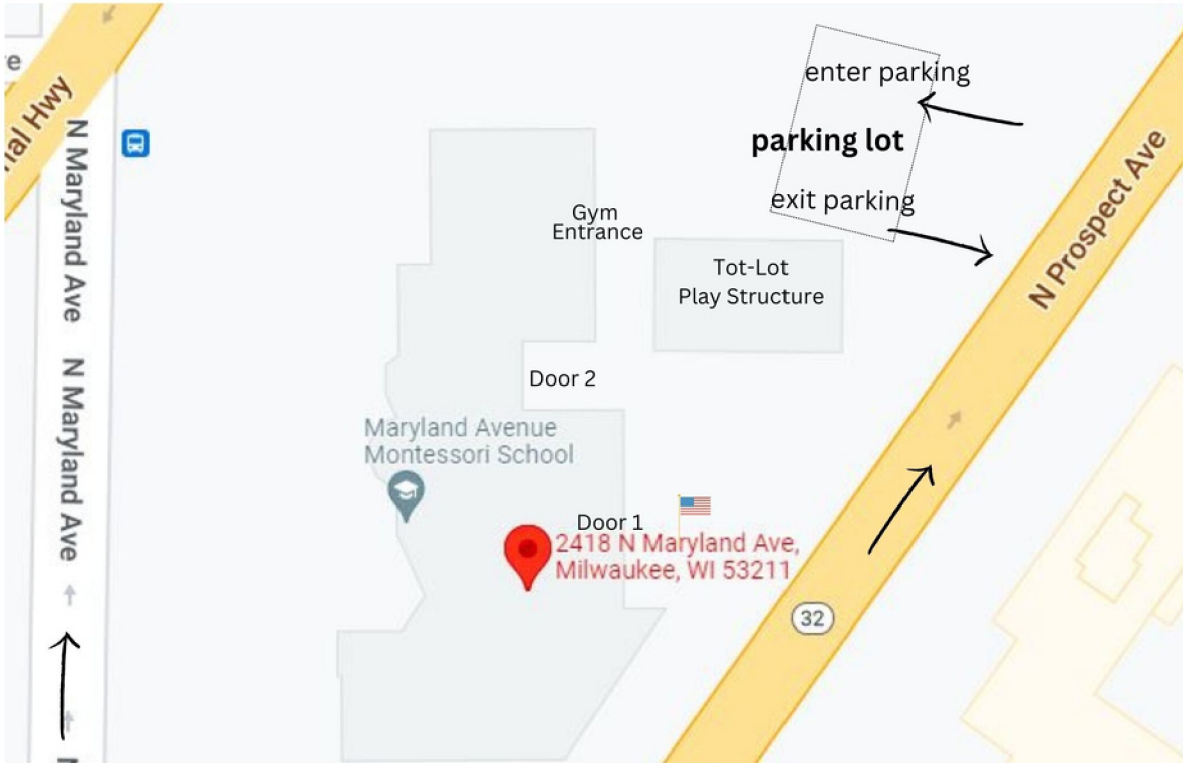

We are located at 2418 N Maryland Ave., between two one-way streets moving north from North Ave., Maryland Ave and Prospect Ave. Our parking lot and main entrance door are on the PROSPECT side of the building. Stay to the RIGHT/on Prospect when approaching for parking or entry. You may park in the lot if space is available. There is usually street parking near the grounds- please be mindful of the posted parking regulations. ****Map is not to scale.****